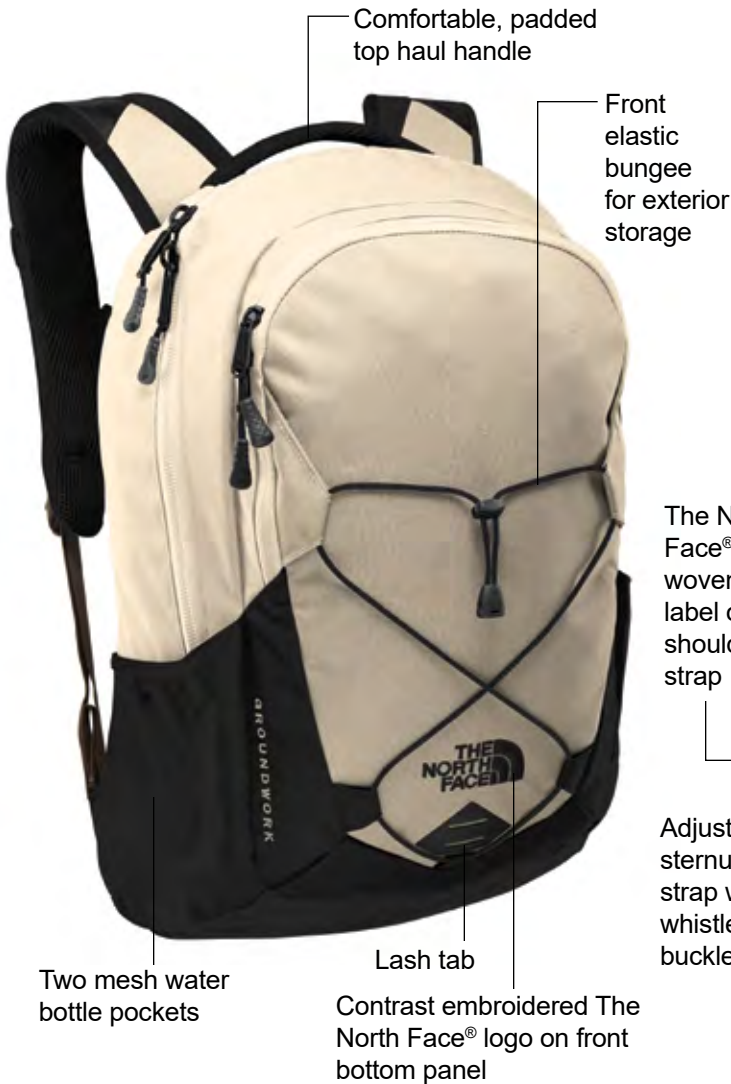

Groundwork Backpack

NF0A3KX6

Product Features:

- **Mid Grey/Asphalt Grey:** 600D recycled polyester, 1200D recycled polyester
- **Rainyday Ivory/Dark Heather/Black:** 300D recycled heather polyester
- **Black:** 600D recycled polyester, 600D geo emboss recycled polyester, 1200D recycled polyester
- 360-degree reflective trim for enhanced visibility

The North Face® woven label on left shoulder strap

Adjustable sternum strap with whistle buckle

Padded laptop sleeve in main compartment

FlexVent™ suspension system designed for maximum support and breathability, including injection-molded shoulder straps and a ventilated back panel

Front compartment offers mesh organization and secure-zip pocket

Available Colours and PMS Colours

Textile fabric colours are subject to dye lot variation and will not be exact match to print Pantone reference

BLACK
Black C

**MID GREY/
ASPHALT GREY**
Cool Grey 8C

**RAINYDAY IVORY/
DARK HEATHER/
BLACK**
Warm Grey 3C

NF0A3KX6 - The North Face® Groundwork Backpack

Bag Measurements

Measurements (in inches)	
Approx. Dimensions	19.3"h x 12.25"w x 7.5"d
Volume in Cu In./Litres	1775 cu. In. / 29 L
Weight	2 lbs / 0.9kg
Laptop Sleeve	13"h x 13"w x 1.5"d, fits most 16" laptops